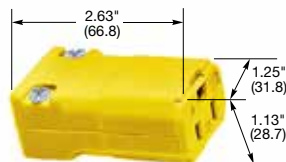

HBL5269C

HBL1547

HBL15W47

HBL5969VY

HBL5963VY

Dimensions in Inches (mm)

IP20 SUITABILITY

15A 125V
NEMA 5-15R
UL CSA
0.5 HP

20A 125V
NEMA 5-20R
UL CSA
1 HP

Connector Bodies

Insulgrip®

Description	Cord Diameter	Catalog Number	
Black and white nylon.	.230"-.720" (5.8-18.3)	HBL5269C	HBL5369C
Blue and white nylon.	.230"-.720" (5.8-18.3)	HBL5269CBL	-
Black nylon extra large cord clamp.	.360"-.720" (9.1-18.3)	HBL5269EBK	HBL5369EBK
Corrosion resistant yellow nylon.	.230"-.720" (5.8-18.3)	HBL52CM69C	HBL53CM69C

Note: See page A-48 for accessories.

Elastogrip®

Description	Cord Diameter	Catalog Number	
Yellow elastomer, dust tight. IP20 SUITABILITY.	.300"-.655" (7.6-16.6)	HBL1547	HBL1533
Yellow elastomer, watertight. IP20 and IP55 SUITABILITY.	.300"-.655" (7.6-16.6)	HBL15W47*	HBL15W33*
Yellow elastomer, watertight. IP65, 66, 67 SUITABILITY.	.375"-.625" (9.5-15.9)	HBL15W47A	HBL15W33A