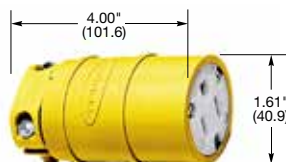

HBL5269C

HBL1547

HBL15W47

HBL5969VY

HBL5963VY

Dimensions in Inches (mm)

IP20 SUITABILITY

15A 125V
NEMA 5-15R
UL CSA
0.5 HP

20A 125V
NEMA 5-20R
UL CSA
1 HP

Connector Bodies

Insulgrip®

Description	Cord Diameter	Catalog Number	
Black and white nylon.	.230"-.720" (5.8-18.3)	HBL5269C	HBL5369C
Blue and white nylon.	.230"-.720" (5.8-18.3)	HBL5269CBL	-
Black nylon extra large cord clamp.	.360"-.720" (9.1-18.3)	HBL5269EBK	HBL5369EBK
Corrosion resistant yellow nylon.	.230"-.720" (5.8-18.3)	HBL52CM69C	HBL53CM69C

Note: See page A-48 for accessories.

Elastogrip®

Description	Cord Diameter	Catalog Number	
Yellow elastomer, dust tight. IP20 SUITABILITY.	.300"-.655" (7.6-16.6)	HBL1547	HBL1533
Yellow elastomer, watertight. IP20 and IP55 SUITABILITY.	.300"-.655" (7.6-16.6)	HBL15W47*	HBL15W33*
Yellow elastomer, watertight. IP65, 66, 67 SUITABILITY.	.375"-.625" (9.5-15.9)	HBL15W47A	HBL15W33A