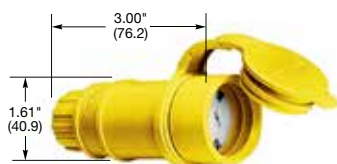

HBL5269C

HBL1547

HBL15W47

HBL5969VY

HBL5963VY

Dimensions in Inches (mm)

IP20 SUITABILITY

15A 125V
NEMA 5-15R
UL CSA
0.5 HP

20A 125V
NEMA 5-20R
UL CSA
1 HP

Connector Bodies

Insulgrip®

Description	Cord Diameter	Catalog Number	
Black and white nylon.	.230"-.720" (5.8-18.3)	HBL5269C	HBL5369C
Blue and white nylon.	.230"-.720" (5.8-18.3)	HBL5269CBL	-
Black nylon extra large cord clamp.	.360"-.720" (9.1-18.3)	HBL5269EBK	HBL5369EBK
Corrosion resistant yellow nylon.	.230"-.720" (5.8-18.3)	HBL52CM69C	HBL53CM69C

Note: See page A-48 for accessories.

Elastogrip®

Description	Cord Diameter	Catalog Number	
Yellow elastomer, dust tight. IP20 SUITABILITY.	.300"-.655" (7.6-16.6)	HBL1547	HBL1533
Yellow elastomer, watertight. IP20 and IP55 SUITABILITY.	.300"-.655" (7.6-16.6)	HBL15W47*	HBL15W33*
Yellow elastomer, watertight. IP65, 66, 67 SUITABILITY.	.375"-.625" (9.5-15.9)	HBL15W47A	HBL15W33A

For quick visual identification of circuits or configurations.

Colored Cord Clamps*

Description	Color	Catalog Number
For use with 15A and 20A, 2 pole/3 wire, insulgrip plugs and connectors with cord diameter range of .230"-.720" (5.8-18.3) only.	Blue	HBLCORDCLAMPBL
	Green	HBLCORDCLAMPGN
	Orange	HBLCORDCLAMPOR
	Purple	HBLCORDCLAMPP
	Red	HBLCORDCLAMP R
	Yellow	HBLCORDCLAMPY